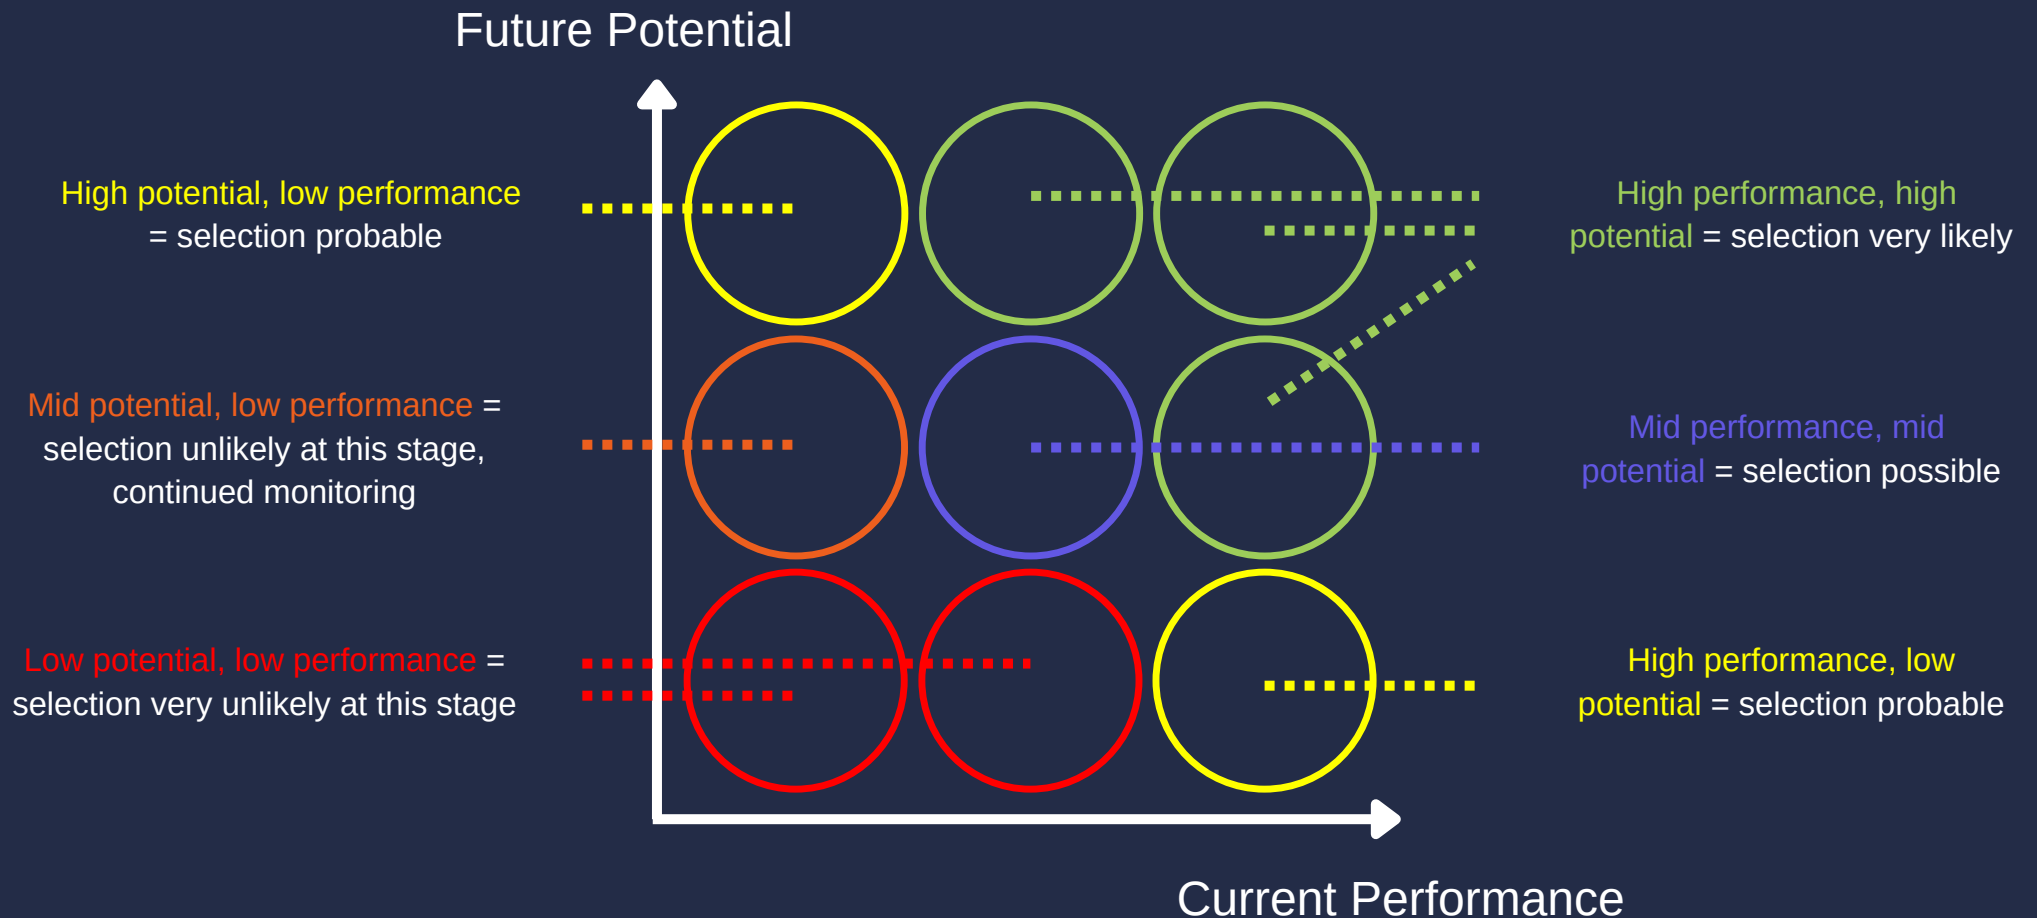

## Guidance for Players & Parents

"Talent Academy selection is about selecting young players who have the **most potential** to become **senior internationals** in the future."

1-2

Talent Academy Selection: What Are We Looking For?

3-4

What Can You Expect at a GHC Talent Academy Trial?

5

What Happens Next?

# Talent Academy Selection: What Are We Looking For?

Current Performance AND Future Potential | "Right Athlete, Right Environment"

# Talent Academy Selection: What Are We Looking For?

**Current Performance** AND **Future Potential** | "Right Athlete, Right Environment"

**Highly skilled actions  
& decision making**

**Relentlessness  
(mental & physical)**