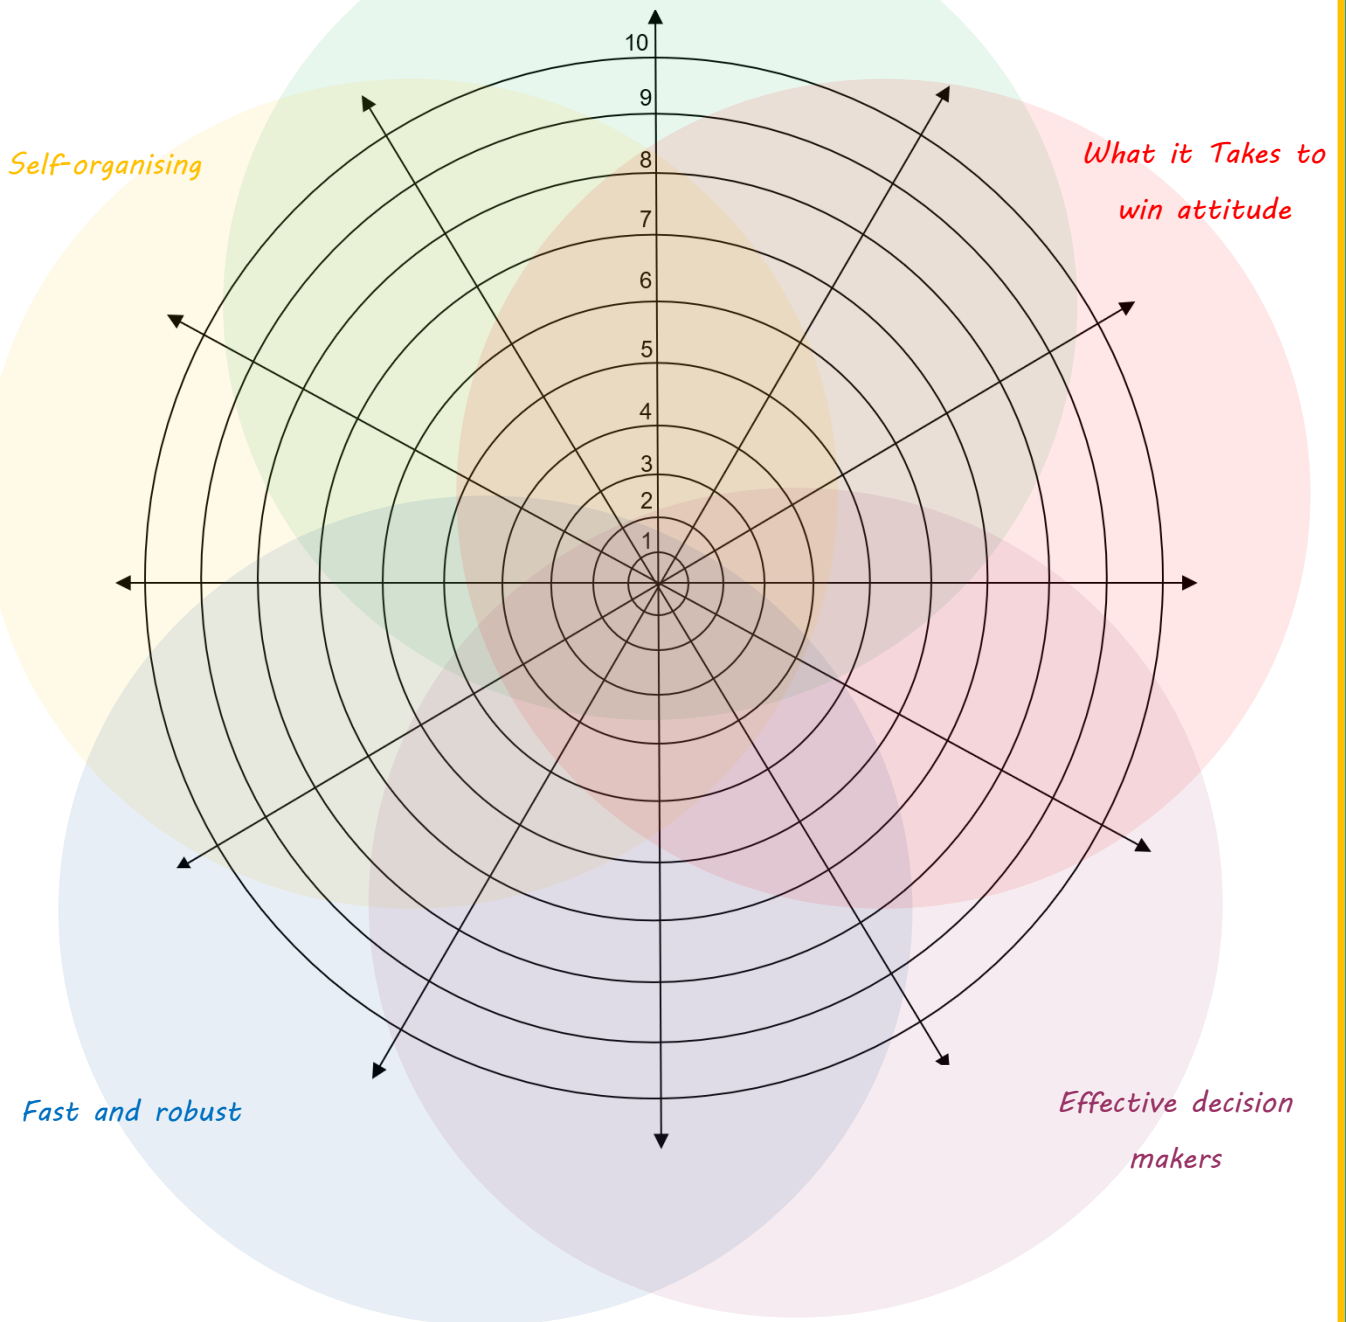

MODULE 7 COACHING TALENTED PLAYERS

Highly skilled and creative