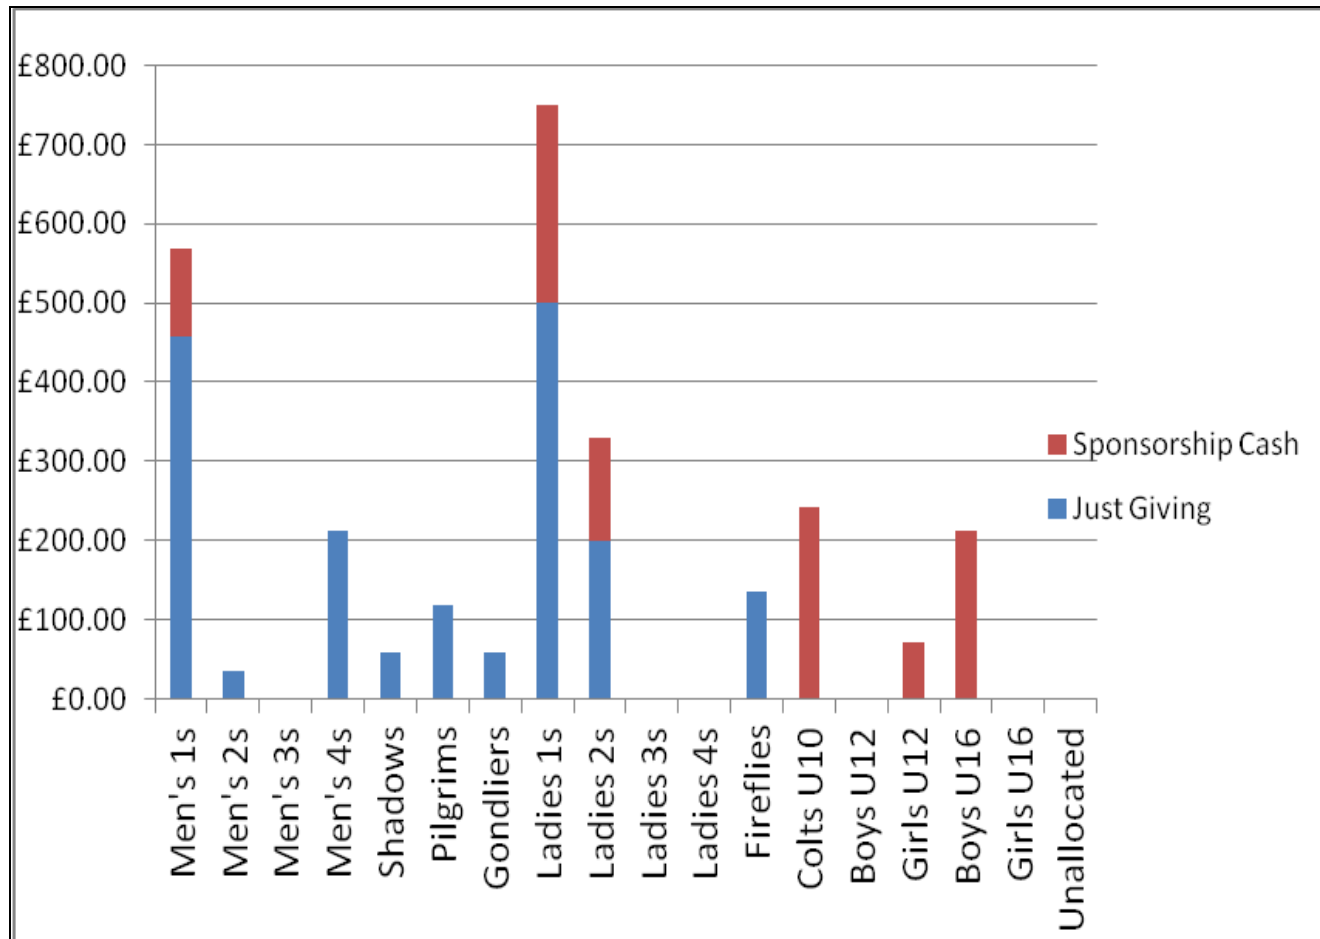

GHC HOCKEYTHON AND CLUB PARTY 19TH MAY 2012

50 people have set up justgiving pages and are currently raising money for GHC and Help for Heroes. So far they have raised **£2,790!** A great effort but we need **YOU** and **YOUR TEAM** to contribute like these great performers:

A big thank you to everyone who has already raised money – keep up the good work!