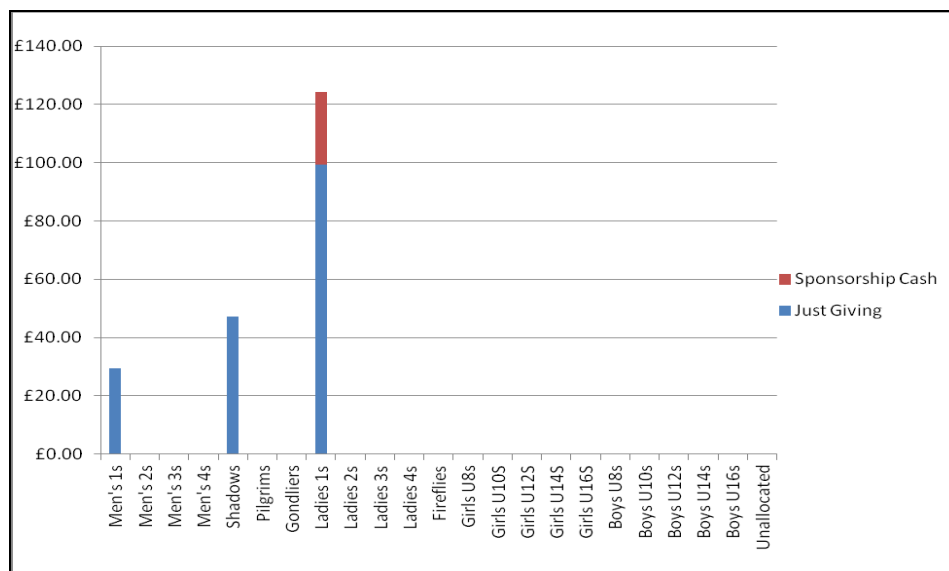

If you have already raised money without using just giving, do still create a profile to let us know – there is an option for 'offline funds raised.' Alternatively, tell your captain how much you've raised and your amounts can be added to the above graph.